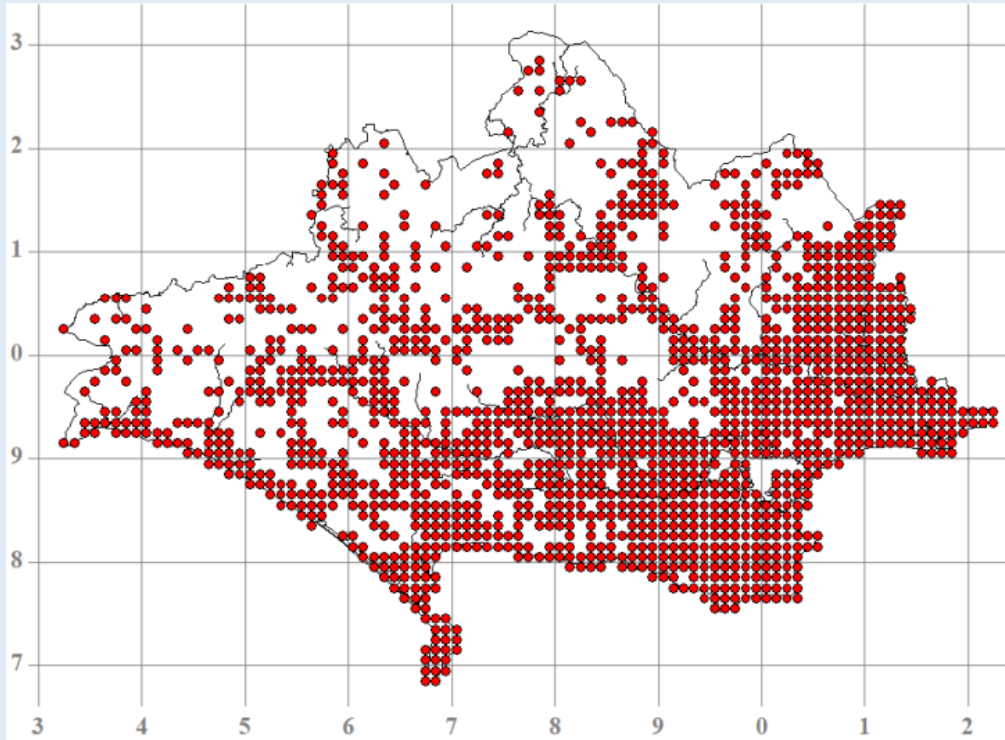

CHECKLIST OF DORSET ORTHOPTERA & ALLIES

Number of species recorded in the UK	40
Number of species recorded from Dorset	36
Number of species recorded from VC9	36
Number of species recorded since 1990	34
Number of species presumed extinct	2

Coverage of records for Orthoptera in Dorset

Species richness map for Orthoptera in Dorset

The Checklist

ORTHOPTERA

Tettigoniidae	<i>Phaneroptera falcata</i>	Sickle-bearing Bush-cricket	
	<i>Leptophyes punctatissima</i>	Speckled Bush-cricket	
	<i>Meconema thalassinum</i>	Oak Bush-cricket	
	<i>Meconema meridionale</i>	Southern Oak Bush-cricket	
	<i>Conocephalus discolor</i>	Long-winged Conehead	
	<i>Conocephalus dorsalis</i>	Short-winged Conehead	
	<i>Ruspolia nitidula</i>	Large Conehead	
	<i>Tettigonia viridissima</i>	Great Green Bush-cricket	
	[<i>Decticus verrucivorus</i>	Wart Biter] ¹	EN
	<i>Platycleis albopunctata</i>	Grey Bush-cricket	NS
	<i>Metrioptera brachyptera</i>	Bog Bush-cricket	NS
	<i>Metrioptera roeselii</i>	Roesel's Bush-cricket	
<i>Pholidoptera griseoptera</i>	Dark Bush-cricket		
Gryllidae	<i>Acheta domestica</i>	House Cricket	
	<i>Nemobius sylvestris</i>	Wood Cricket	NS
	<i>Pseudomogoplistes vicentae</i>	Scaly Cricket	VU
Tetrigidae	<i>Tetrix ceperoi</i>	Cepero's Ground-hopper	NS
	<i>Tetrix subulata</i>	Slender Ground-hopper	
	<i>Tetrix undulata</i>	Common Ground-hopper	
Acrididae	<i>Stethophyma grossum</i>	Large Marsh Grasshopper	NT
	<i>Omocestus rufipes</i>	Woodland Grasshopper	NS
	<i>Omocestus viridulus</i>	Common Green Grasshopper	
	<i>Stenobothrus lineatus</i>	Stripe-Winged Grasshopper	
	<i>Gomphocerippus rufus</i>	Rufous Grasshopper	NS
	<i>Myrmeleotettix maculatus</i>	Mottled Grasshopper	
	<i>Chorthippus brunneus</i>	Common Field Grasshopper	
	<i>Chorthippus vagans</i>	Heath Grasshopper	NT
	<i>Chorthippus parallelus</i>	Meadow Grasshopper	
<i>Chorthippus albomarginatus</i>	Lesser Marsh Grasshopper		

¹[] = species in brackets are considered extinct in the county