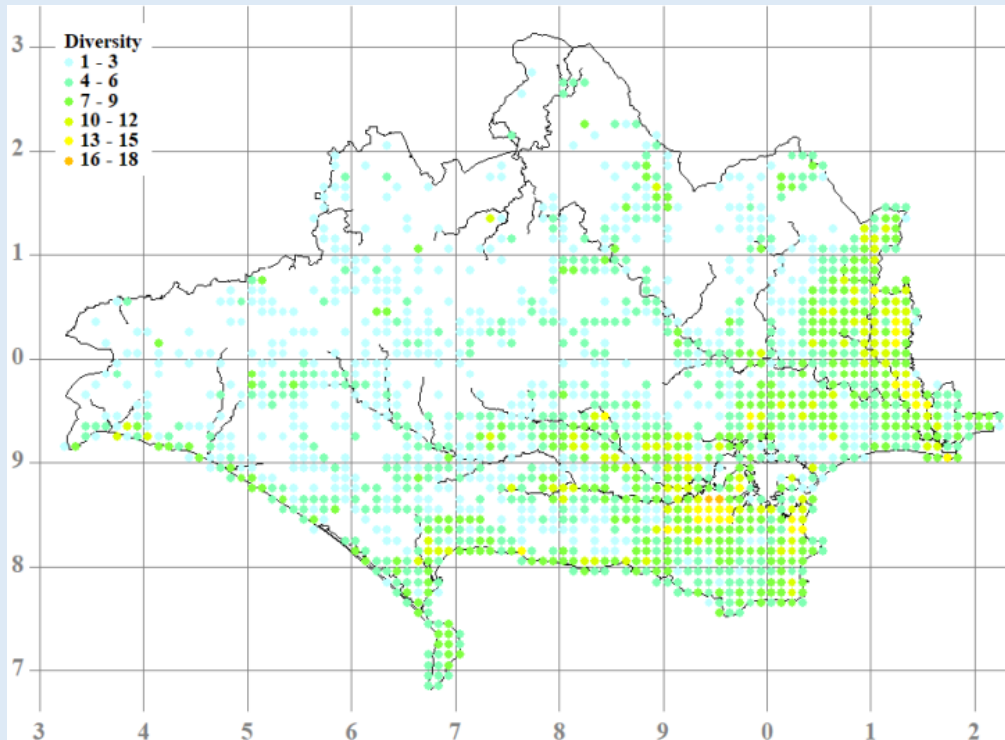

CHECKLIST OF DORSET ORTHOPTERA & ALLIES

Number of species recorded in the UK	40
Number of species recorded from Dorset	36
Number of species recorded from VC9	36
Number of species recorded since 1990	34
Number of species presumed extinct	2

Coverage of records for Orthoptera in Dorset

Species richness map for Orthoptera in Dorset

The Checklist

ORTHOPTERA

Tettigoniidae	<i>Phaneroptera falcata</i>	Sickle-bearing Bush-cricket	
	<i>Leptophyes punctatissima</i>	Speckled Bush-cricket	
	<i>Meconema thalassinum</i>	Oak Bush-cricket	
	<i>Meconema meridionale</i>	Southern Oak Bush-cricket	
	<i>Conocephalus discolor</i>	Long-winged Conehead	
	<i>Conocephalus dorsalis</i>	Short-winged Conehead	
	<i>Ruspolia nitidula</i>	Large Conehead	
	<i>Tettigonia viridissima</i>	Great Green Bush-cricket	
	[<i>Decticus verrucivorus</i>	Wart Biter] ¹	EN
	<i>Platycleis albopunctata</i>	Grey Bush-cricket	NS
	<i>Metrioptera brachyptera</i>	Bog Bush-cricket	NS
	<i>Metrioptera roeselii</i>	Roesel's Bush-cricket	
<i>Pholidoptera griseoptera</i>	Dark Bush-cricket		
Gryllidae	<i>Acheta domestica</i>	House Cricket	
	<i>Nemobius sylvestris</i>	Wood Cricket	NS
	<i>Pseudomogoplistes vicentae</i>	Scaly Cricket	VU
Tetrigidae	<i>Tetrix ceperoi</i>	Cepero's Ground-hopper	NS
	<i>Tetrix subulata</i>	Slender Ground-hopper	
	<i>Tetrix undulata</i>	Common Ground-hopper	
Acrididae	<i>Stethophyma grossum</i>	Large Marsh Grasshopper	NT
	<i>Omocestus rufipes</i>	Woodland Grasshopper	NS
	<i>Omocestus viridulus</i>	Common Green Grasshopper	
	<i>Stenobothrus lineatus</i>	Stripe-Winged Grasshopper	
	<i>Gomphocerippus rufus</i>	Rufous Grasshopper	NS
	<i>Myrmeleotettix maculatus</i>	Mottled Grasshopper	
	<i>Chorthippus brunneus</i>	Common Field Grasshopper	
	<i>Chorthippus vagans</i>	Heath Grasshopper	NT
	<i>Chorthippus parallelus</i>	Meadow Grasshopper	
<i>Chorthippus albomarginatus</i>	Lesser Marsh Grasshopper		

¹[] = species in brackets are considered extinct in the county